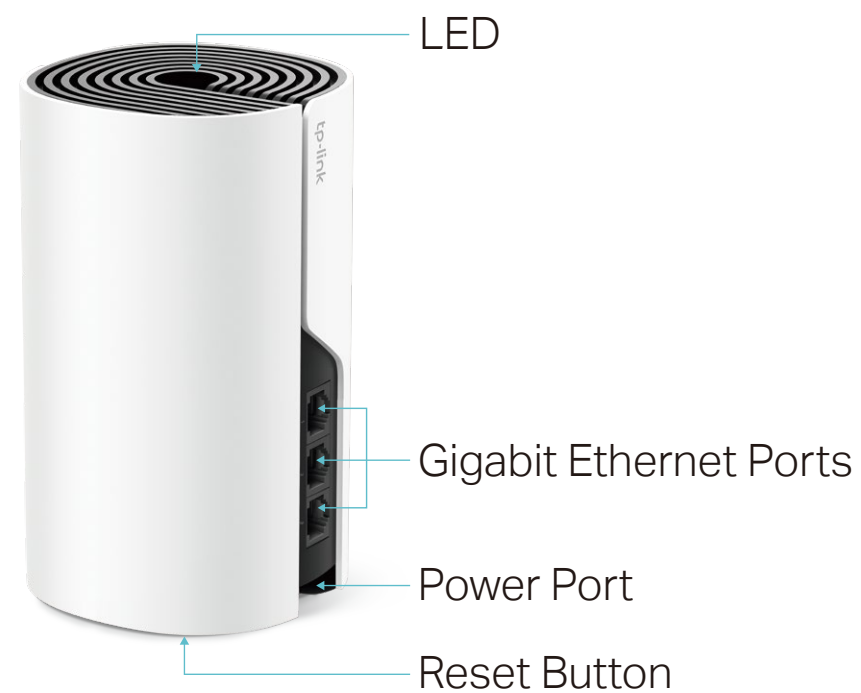

- **Encryption for Secure Network** – WPA/WPA2 encryptions provide active protection against security threats
- **Firewall** – Protect your network devices from malicious attacks

Two Modes in One

Choose the router or access point mode for your network needs

- **Router Mode** – Create an instant private wireless network
- **Access Point Mode** – Create Wi-Fi access for any existing wired network

Specifications

Hardware

- Port: 3 WAN/LAN Gigabit Ethernet ports per Deco unit, 1 Power port
- Button: 1 Reset button on the underside
- Antenna Type: 3 internal dual-band antennas per Deco unit
- Power Consumption (with power adapter): 15.7 W max (US version); 11.5 W max (EU version)
- Power Adapter Input: 100-240 V ~ 50/60 Hz 0.6 A (US version); 100-240 V ~ 50/60 Hz 0.3 A (EU version)
- Power Adapter Output: 12 V = 1.5 A (US version); 12 V = 1 A (EU version)
- Dimensions (H*L*W): 6.4 × 3.6 × 3.6 in. (162.3 * 90.7 * 90.7 mm)