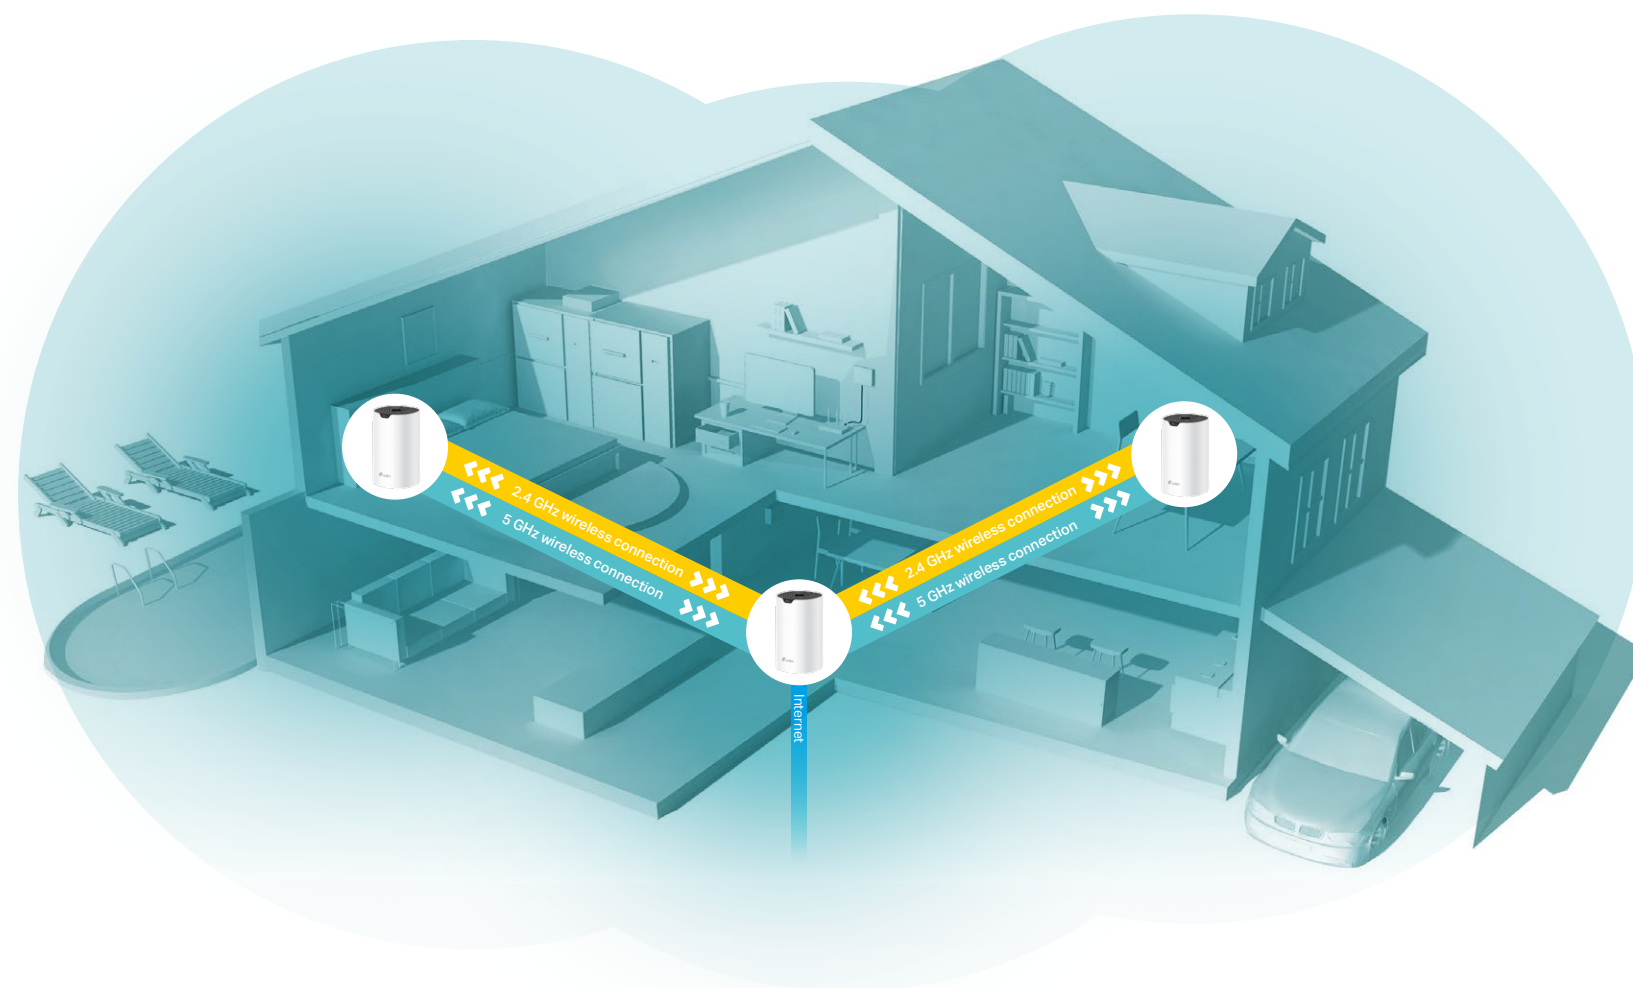

deco™

Whole Home Mesh Wi-Fi System

Seamless Roaming† | Parental Controls | Easy Setup

AC1900 Whole Home Mesh Wi-Fi System

Fast, Stable, Everywhere

Compatible with
amazon alexa

works with
Google Home

Deco S7

 tp-link

Highlights

Fast Mesh Wi-Fi for Your Whole Home

Deco is the simplest way to guarantee a strong Wi-Fi signal in every corner of your home. Enjoy fast and stable connections for an army of devices in homes up to 5,600 sq. ft (3-pack). Setup is made easier with the Deco app there to walk you through every step.†

Seamless Roaming with One Wi-Fi Name

Deco units work together to form a unified Wi-Fi network with a single network name. Walk through your home and stay connected with the fastest possible speeds, made possible by Deco's seamless coverage and Plug & Play Mesh Technology.†

Parental Controls

Limit online time and block inappropriate websites according to unique profiles created for each family member.

Features

Assisted Setup

Easily set up Decos and find the ideal spot to place each unit